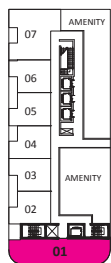

Magenta Two bedroom 906 sq.ft.

8th-11th floor

7th floor

Magenta
7th floor (906 sq.ft.)

Rose Two bedroom + Den 972 sq.ft.

2nd floor

Celadon Two bedroom + Den 982 sq.ft.

3rd-6th floor

Skypark 1 Three bedroom 1010 sq.ft.

Skypark 1 (Floor 07)

7th floor

8th-11th floor

Persimmon Three bedroom 1030 sq.ft.

3rd-6th floor

Ultramarine **Three bedroom 1075 sq.ft.**

3rd-6th floor

Burlywood Three bedroom + Den 1084 sq.ft.

12th floor

Skypark 2 Three bedroom 1128 sq.ft.

Skypark 2 (Floor 07)

7th floor

8th-11th floor

Sapphire Three bedroom 1236 sq.ft.

2nd floor

3rd-6th floor