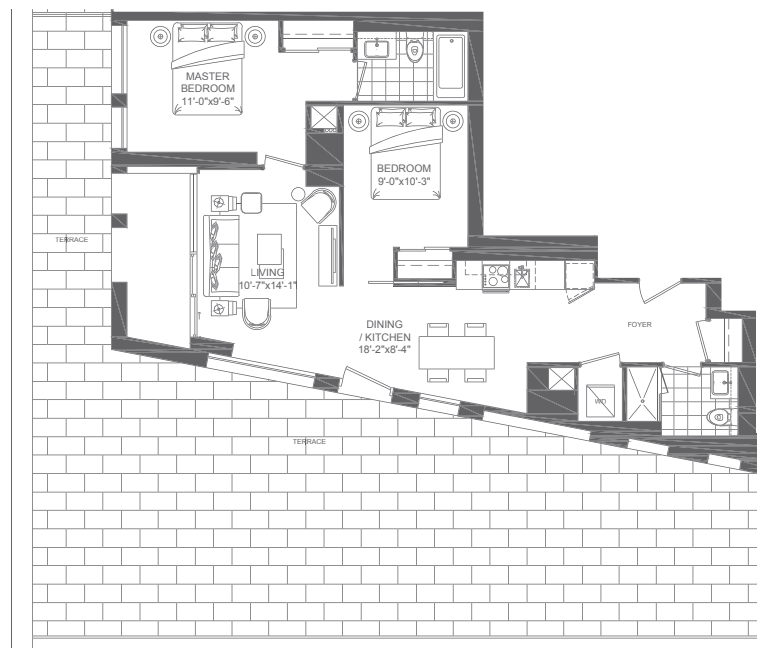

Magenta Two bedroom 906 sq.ft.

8th-11th floor

7th floor

Magenta
7th floor (906 sq.ft.)

Rose Two bedroom + Den 972 sq.ft.

2nd floor

Celadon Two bedroom + Den 982 sq.ft.

3rd-6th floor

Skypark 1 Three bedroom 1010 sq.ft.

Skypark 1 (Floor 07)

7th floor

8th-11th floor

Persimmon Three bedroom 1030 sq.ft.

3rd-6th floor

Ultramarine **Three bedroom 1075 sq.ft.**

3rd-6th floor

Burlywood Three bedroom + Den 1084 sq.ft.

12th floor

Skypark 2 Three bedroom 1128 sq.ft.

Skypark 2 (Floor 07)

7th floor

8th-11th floor

Sapphire Three bedroom 1236 sq.ft.

2nd floor

3rd-6th floor