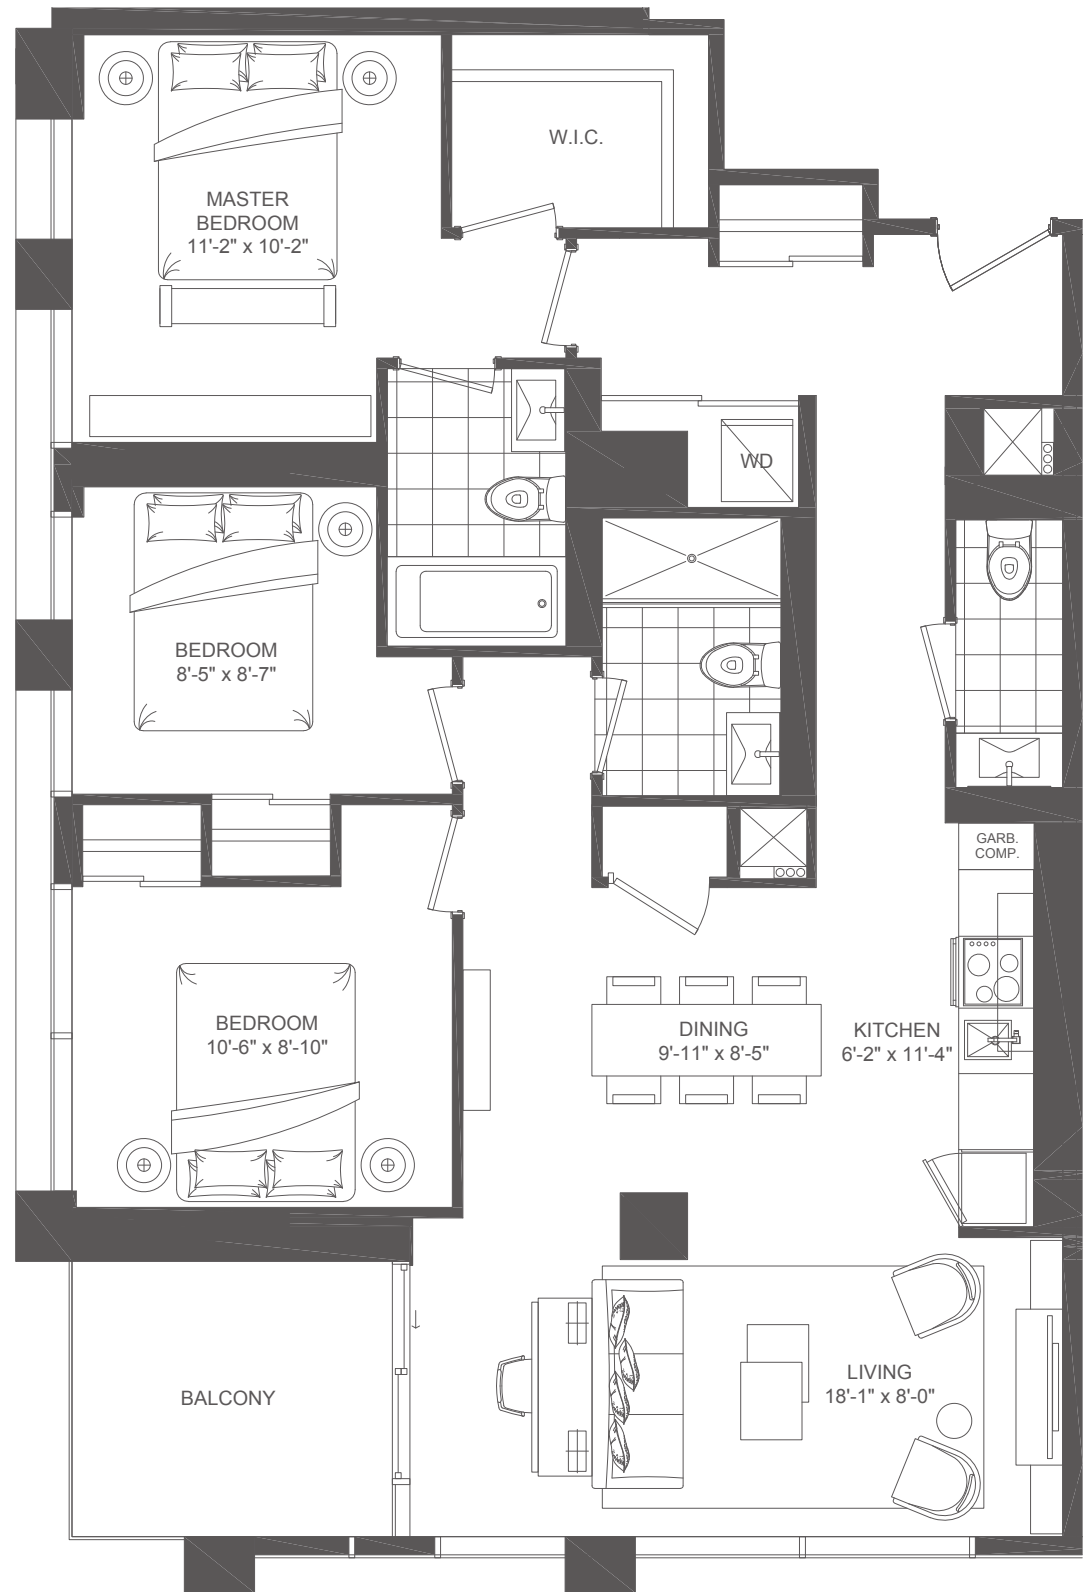

Magenta Two bedroom 906 sq.ft.

8th-11th floor

7th floor

Magenta
7th floor (906 sq.ft.)

Rose Two bedroom + Den 972 sq.ft.

2nd floor

Celadon Two bedroom + Den 982 sq.ft.

3rd-6th floor

Skypark 1 Three bedroom 1010 sq.ft.

Skypark 1 (Floor 07)

7th floor

8th-11th floor

Persimmon Three bedroom 1030 sq.ft.

3rd-6th floor

Ultramarine **Three bedroom 1075 sq.ft.**

3rd-6th floor

Burlywood Three bedroom + Den 1084 sq.ft.

12th floor

Skypark 2 Three bedroom 1128 sq.ft.

Skypark 2 (Floor 07)

7th floor

8th-11th floor

Sapphire Three bedroom 1236 sq.ft.

2nd floor

3rd-6th floor