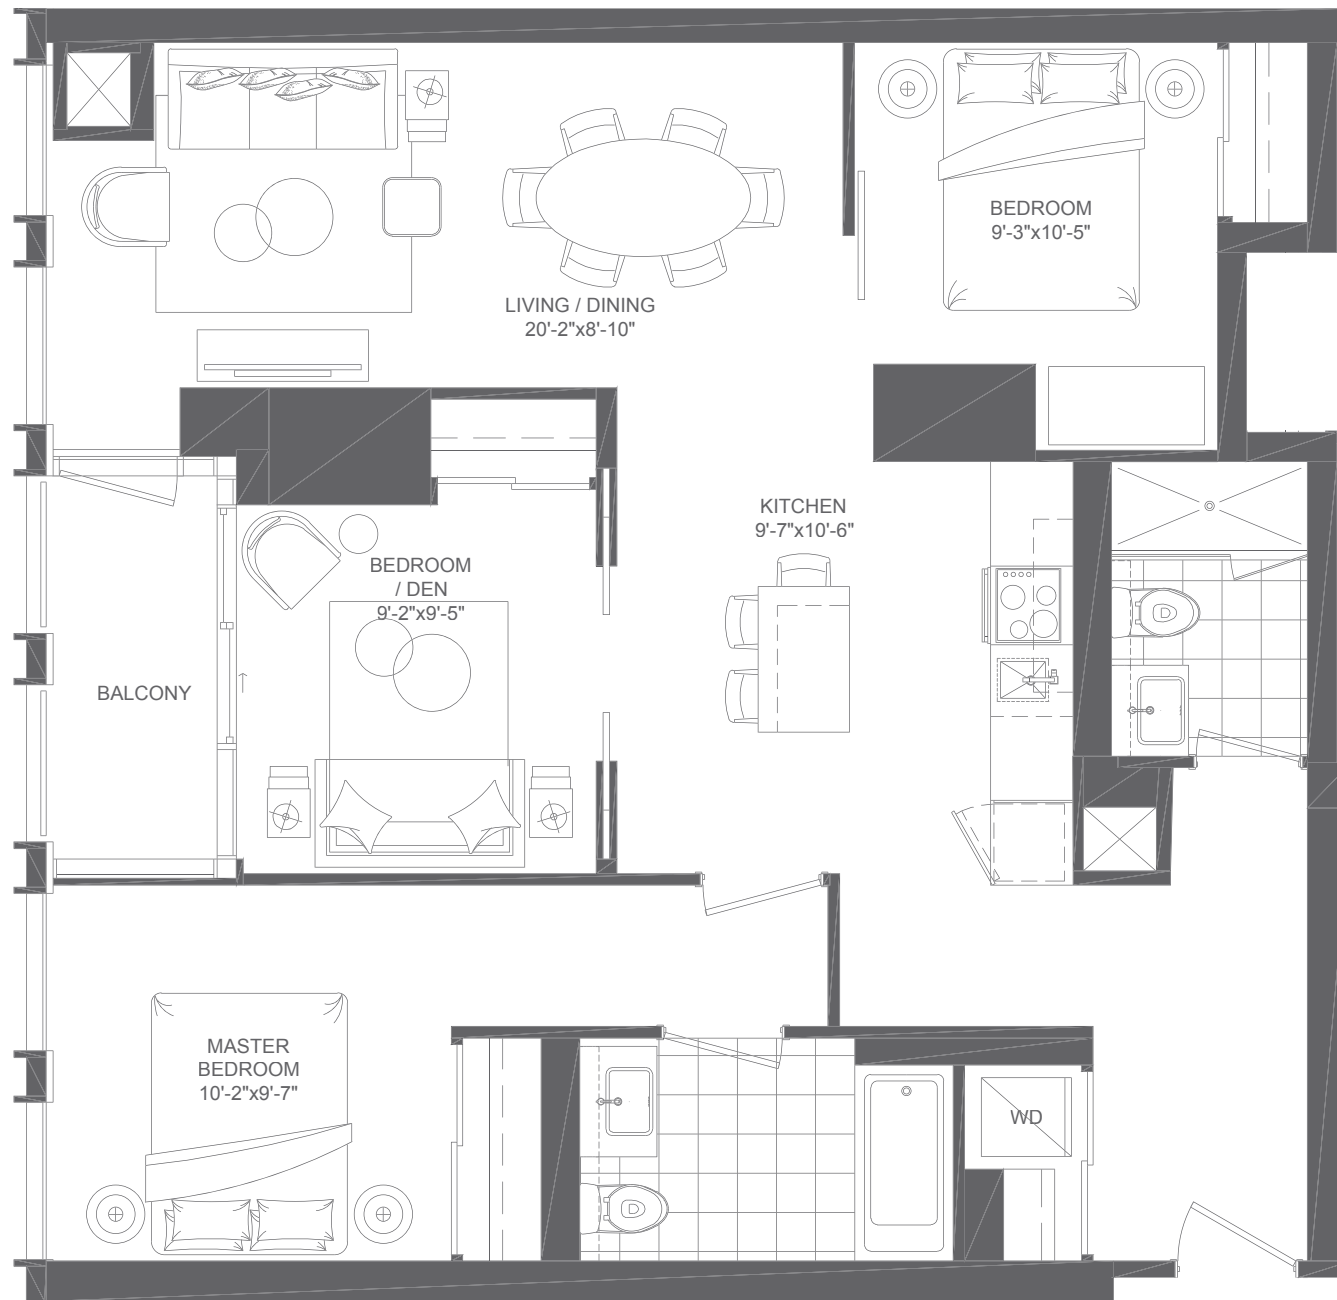

Magenta Two bedroom 906 sq.ft.

8th-11th floor

7th floor

Magenta
7th floor (906 sq.ft.)

Rose Two bedroom + Den 972 sq.ft.

2nd floor

Celadon Two bedroom + Den 982 sq.ft.

3rd-6th floor

Skypark 1 Three bedroom 1010 sq.ft.

Skypark 1 (Floor 07)

7th floor

8th-11th floor

Persimmon Three bedroom 1030 sq.ft.

3rd-6th floor

Ultramarine **Three bedroom 1075 sq.ft.**

3rd-6th floor

Burlywood Three bedroom + Den 1084 sq.ft.

12th floor

Skypark 2 Three bedroom 1128 sq.ft.

Skypark 2 (Floor 07)

7th floor

8th-11th floor

Sapphire Three bedroom 1236 sq.ft.

2nd floor

3rd-6th floor