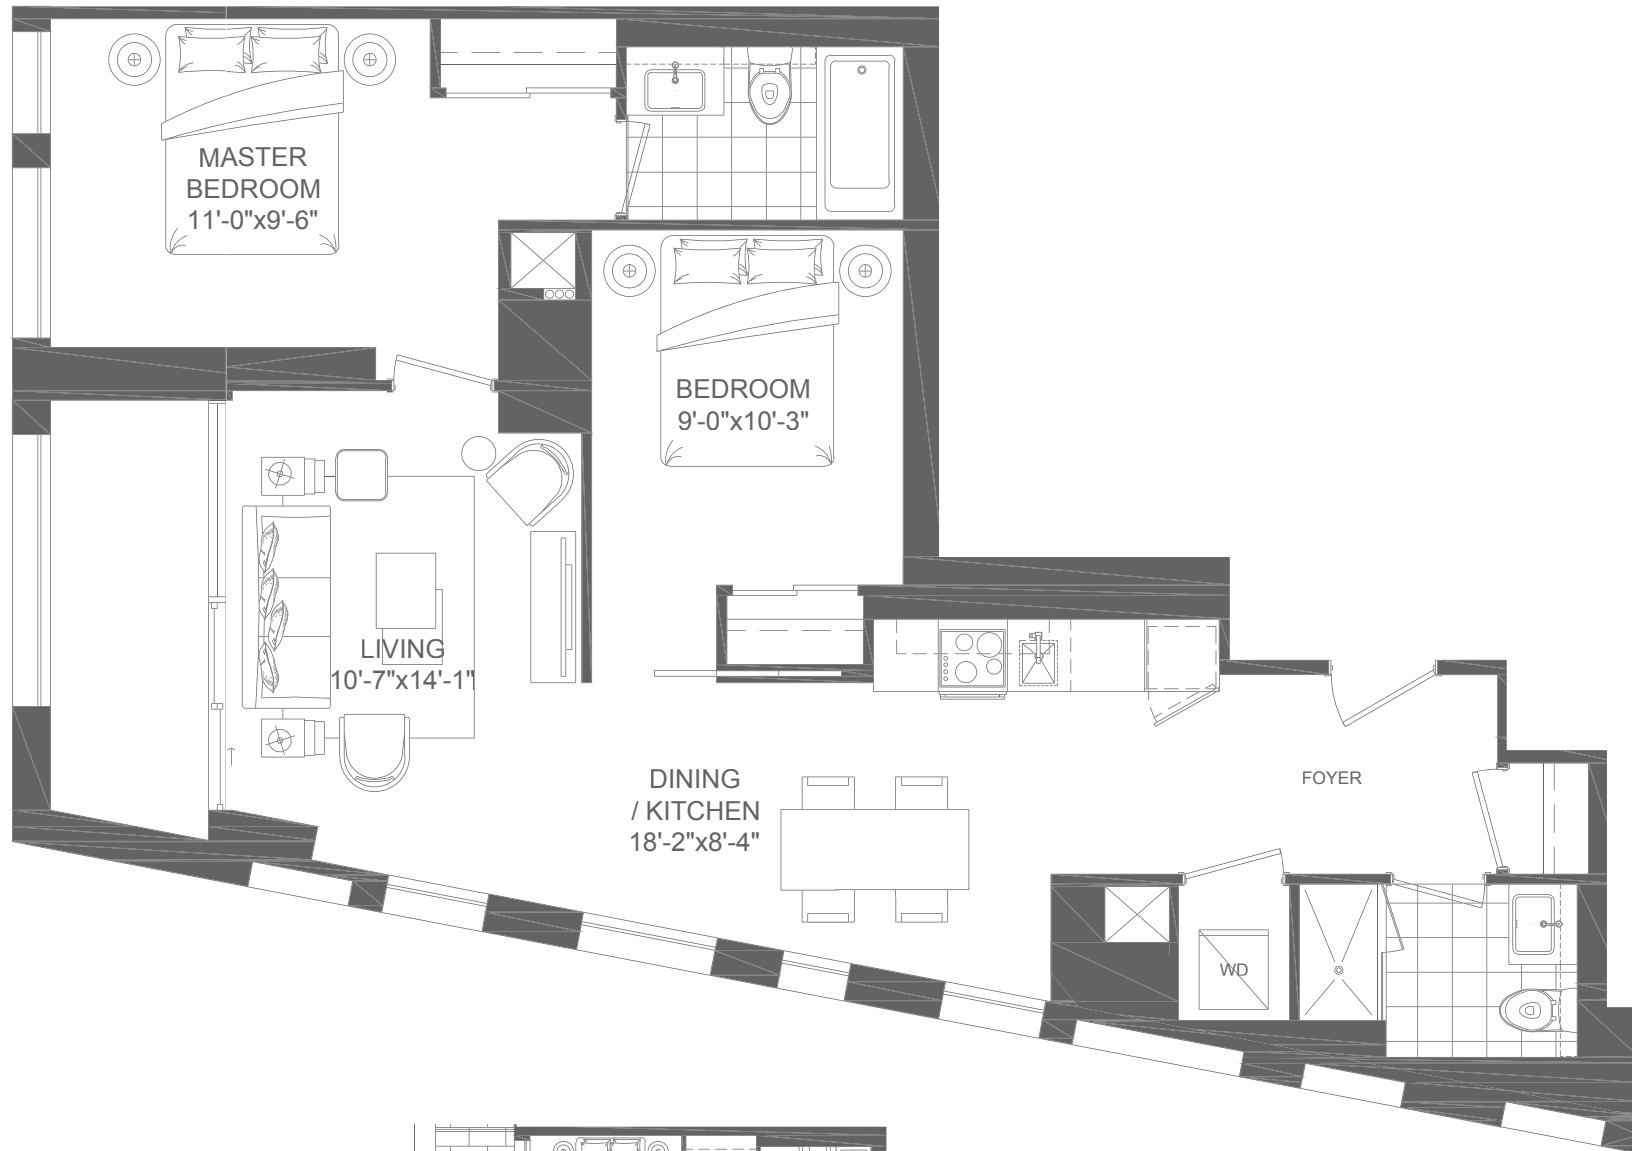

Magenta Two bedroom 906 sq.ft.

8th-11th floor

7th floor

Magenta
7th floor (906 sq.ft.)

Rose Two bedroom + Den 972 sq.ft.

2nd floor

Celadon Two bedroom + Den 982 sq.ft.

3rd-6th floor

Skypark 1 Three bedroom 1010 sq.ft.

Skypark 1 (Floor 07)

7th floor

8th-11th floor

Persimmon Three bedroom 1030 sq.ft.

3rd-6th floor

Ultramarine **Three bedroom 1075 sq.ft.**

3rd-6th floor

Burlywood Three bedroom + Den 1084 sq.ft.

12th floor

Skypark 2 Three bedroom 1128 sq.ft.

Skypark 2 (Floor 07)

7th floor

8th-11th floor

Sapphire Three bedroom 1236 sq.ft.

2nd floor

3rd-6th floor