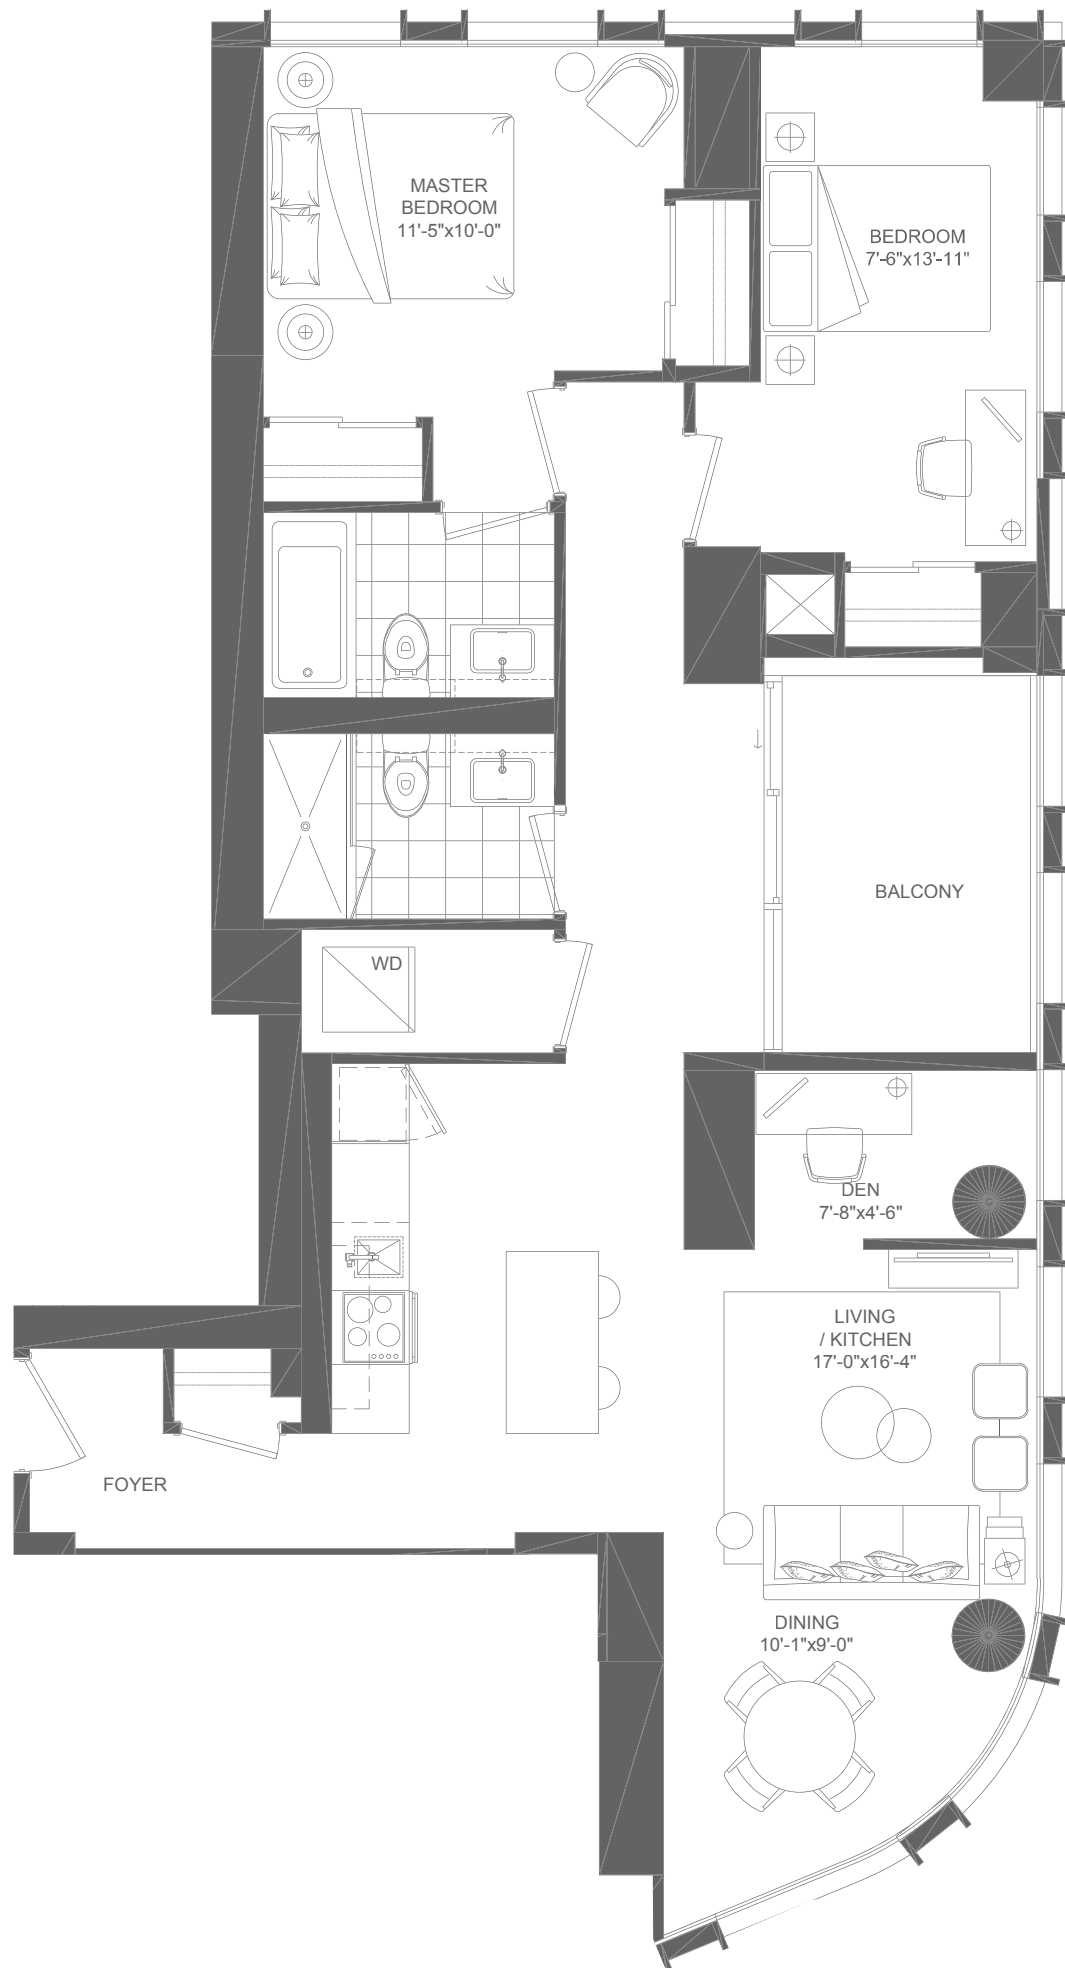

Magenta Two bedroom 906 sq.ft.

8th-11th floor

7th floor

Magenta
7th floor (906 sq.ft.)

Rose Two bedroom + Den 972 sq.ft.

2nd floor

Celadon Two bedroom + Den 982 sq.ft.

3rd-6th floor

Skypark 1 Three bedroom 1010 sq.ft.

Skypark 1 (Floor 07)

7th floor

8th-11th floor

Persimmon Three bedroom 1030 sq.ft.

3rd-6th floor

Ultramarine **Three bedroom 1075 sq.ft.**

3rd-6th floor

Burlywood Three bedroom + Den 1084 sq.ft.

12th floor

Skypark 2 Three bedroom 1128 sq.ft.

Skypark 2 (Floor 07)

7th floor

8th-11th floor

Sapphire Three bedroom 1236 sq.ft.

2nd floor

3rd-6th floor