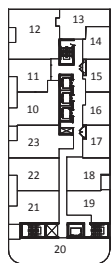

Magenta Two bedroom 906 sq.ft.

8th-11th floor

7th floor

Magenta
7th floor (906 sq.ft.)

Rose Two bedroom + Den 972 sq.ft.

2nd floor

Celadon Two bedroom + Den 982 sq.ft.

3rd-6th floor

Skypark 1 Three bedroom 1010 sq.ft.

Skypark 1 (Floor 07)

7th floor

8th-11th floor

Persimmon Three bedroom 1030 sq.ft.

3rd-6th floor

Ultramarine **Three bedroom 1075 sq.ft.**

3rd-6th floor

Burlywood Three bedroom + Den 1084 sq.ft.

12th floor

Skypark 2 Three bedroom 1128 sq.ft.

Skypark 2 (Floor 07)

7th floor

8th-11th floor

Sapphire Three bedroom 1236 sq.ft.

2nd floor

3rd-6th floor