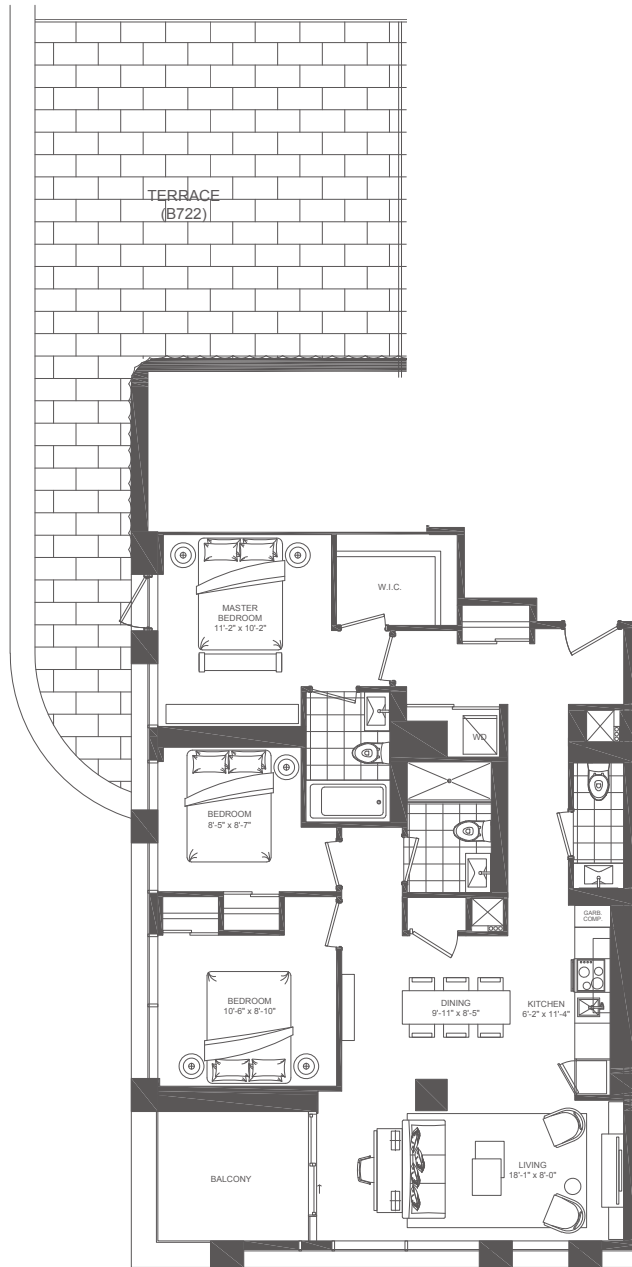

Magenta Two bedroom 906 sq.ft.

8th-11th floor

7th floor

Magenta
7th floor (906 sq.ft.)

Rose Two bedroom + Den 972 sq.ft.

2nd floor

Celadon Two bedroom + Den 982 sq.ft.

3rd-6th floor

Skypark 1 Three bedroom 1010 sq.ft.

Skypark 1 (Floor 07)

7th floor

8th-11th floor

Persimmon Three bedroom 1030 sq.ft.

3rd-6th floor

Ultramarine **Three bedroom 1075 sq.ft.**

3rd-6th floor

Burlywood Three bedroom + Den 1084 sq.ft.

12th floor

Skypark 2 Three bedroom 1128 sq.ft.

Skypark 2 (Floor 07)

7th floor

8th-11th floor

Sapphire Three bedroom 1236 sq.ft.

2nd floor

3rd-6th floor