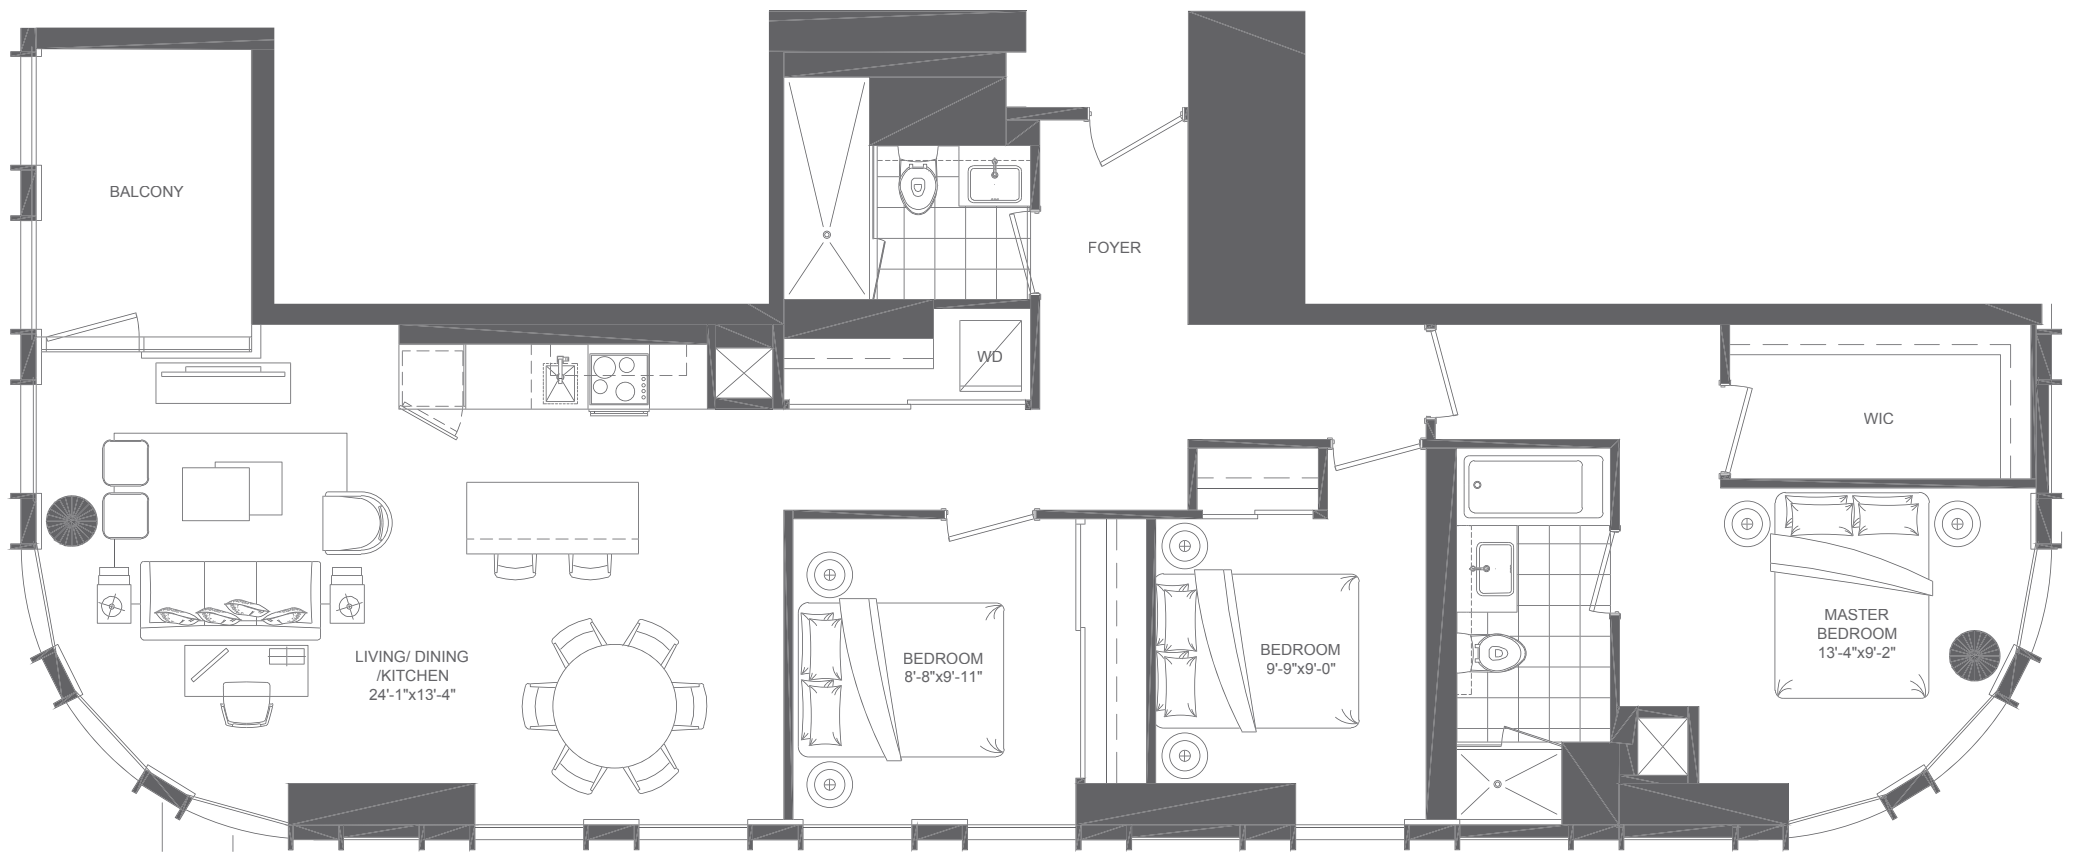

Magenta Two bedroom 906 sq.ft.

8th-11th floor

7th floor

Magenta
7th floor (906 sq.ft.)

Rose Two bedroom + Den 972 sq.ft.

2nd floor

Celadon Two bedroom + Den 982 sq.ft.

3rd-6th floor

Skypark 1 Three bedroom 1010 sq.ft.

Skypark 1 (Floor 07)

7th floor

8th-11th floor

Persimmon Three bedroom 1030 sq.ft.

3rd-6th floor

Ultramarine **Three bedroom 1075 sq.ft.**

3rd-6th floor

Burlywood Three bedroom + Den 1084 sq.ft.

12th floor

Skypark 2 Three bedroom 1128 sq.ft.

Skypark 2 (Floor 07)

7th floor

8th-11th floor

Sapphire Three bedroom 1236 sq.ft.

2nd floor

3rd-6th floor