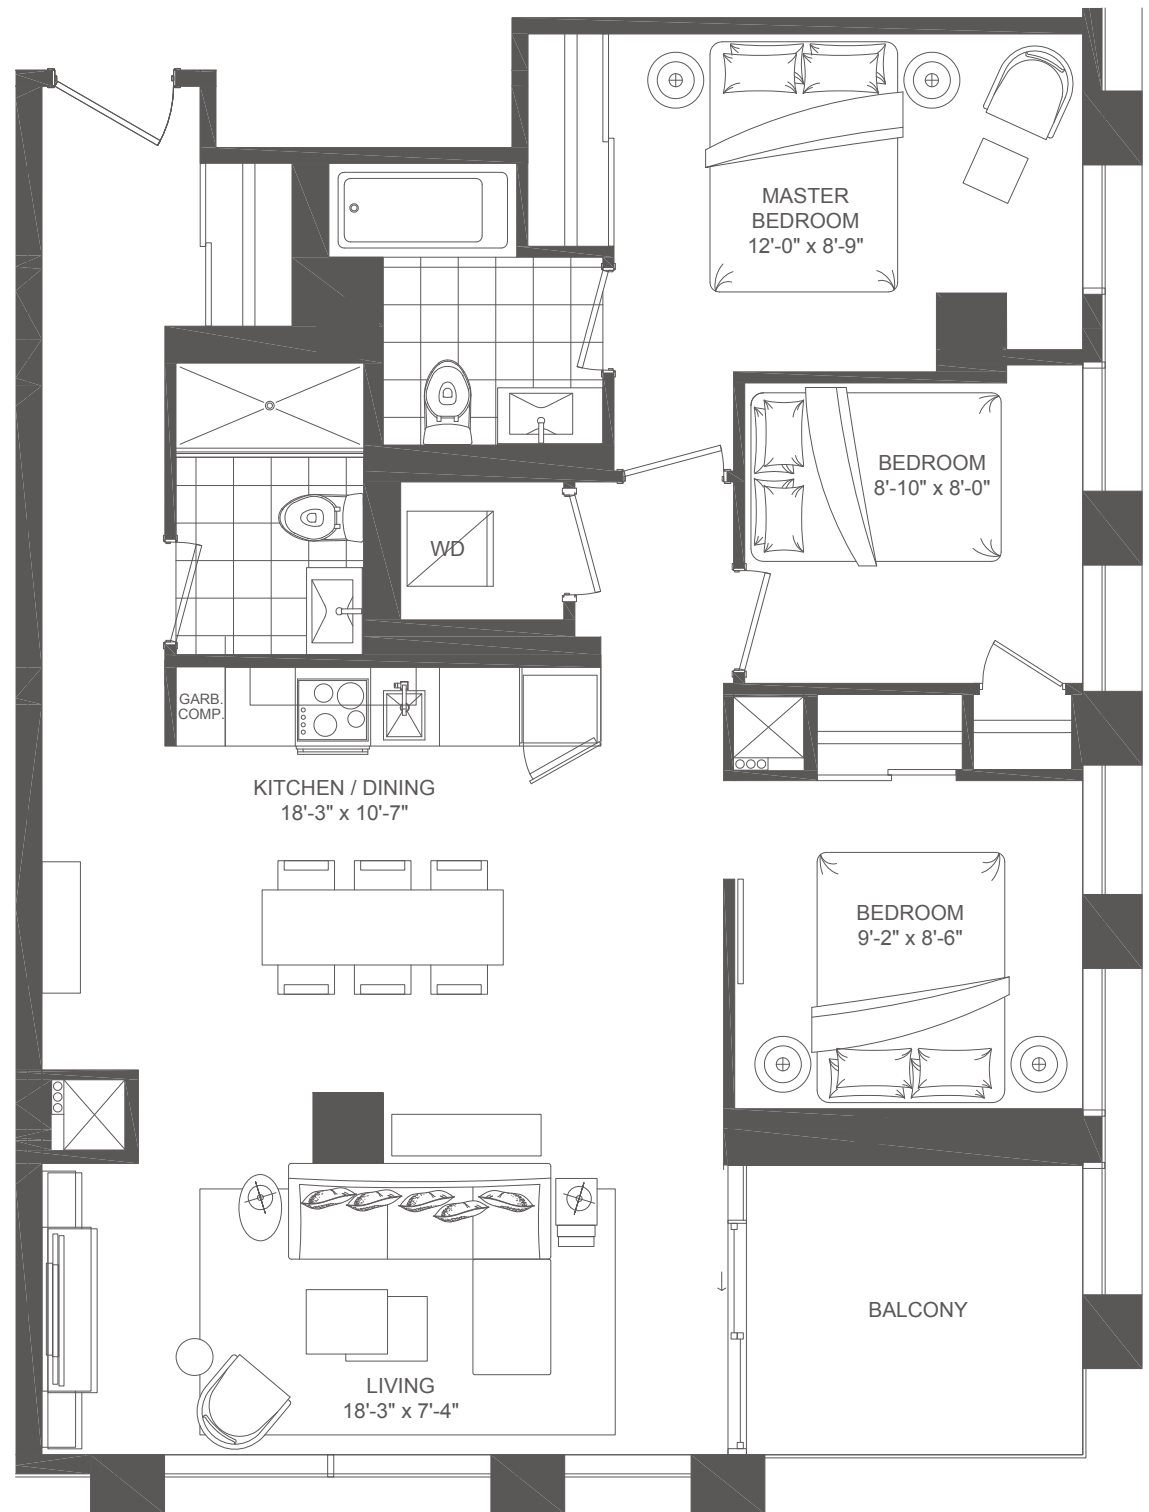

Magenta Two bedroom 906 sq.ft.

8th-11th floor

7th floor

Magenta
7th floor (906 sq.ft.)

Rose Two bedroom + Den 972 sq.ft.

2nd floor

Celadon Two bedroom + Den 982 sq.ft.

3rd-6th floor

Skypark 1 Three bedroom 1010 sq.ft.

Skypark 1 (Floor 07)

7th floor

8th-11th floor

Persimmon Three bedroom 1030 sq.ft.

3rd-6th floor

Ultramarine **Three bedroom 1075 sq.ft.**

3rd-6th floor

Burlywood Three bedroom + Den 1084 sq.ft.

12th floor

Skypark 2 Three bedroom 1128 sq.ft.

Skypark 2 (Floor 07)

7th floor

8th-11th floor

Sapphire Three bedroom 1236 sq.ft.

2nd floor

3rd-6th floor