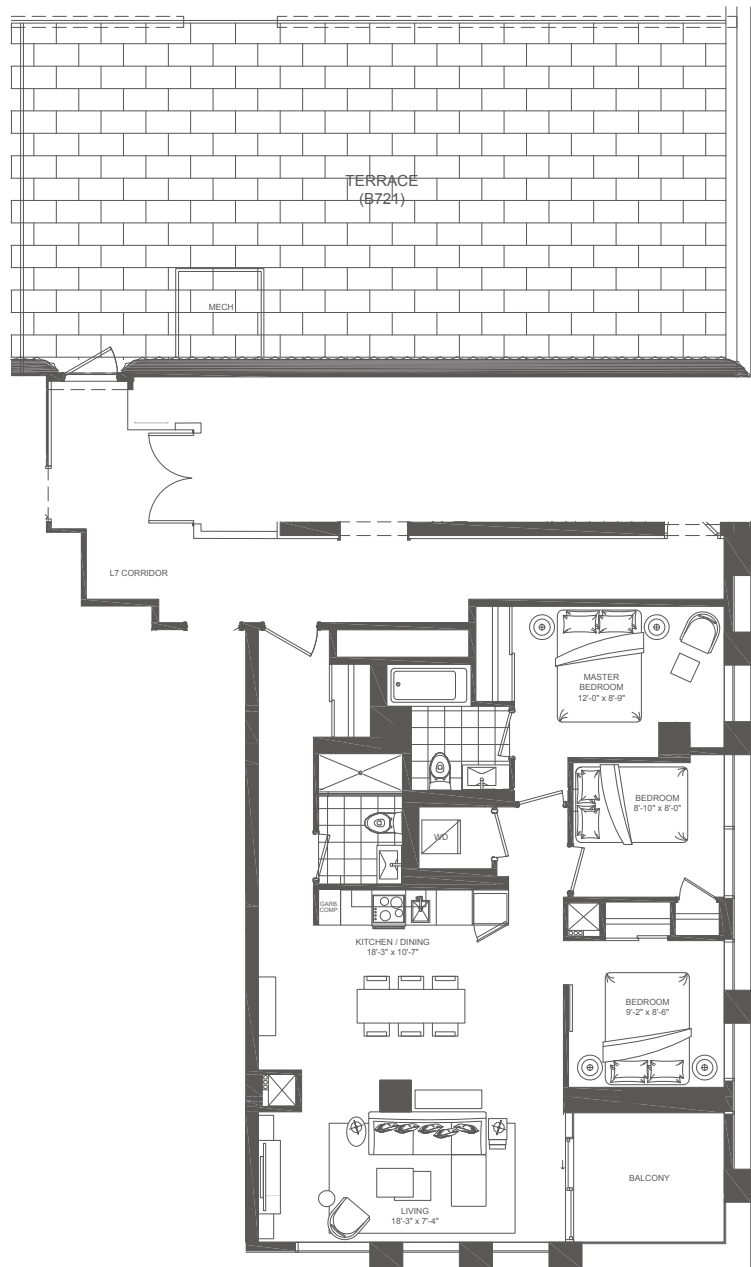

Magenta Two bedroom 906 sq.ft.

8th-11th floor

7th floor

Magenta
7th floor (906 sq.ft.)

Rose Two bedroom + Den 972 sq.ft.

2nd floor

Celadon Two bedroom + Den 982 sq.ft.

3rd-6th floor

Skypark 1 Three bedroom 1010 sq.ft.

Skypark 1 (Floor 07)

7th floor

8th-11th floor

Persimmon Three bedroom 1030 sq.ft.

3rd-6th floor

Ultramarine **Three bedroom 1075 sq.ft.**

3rd-6th floor

Burlywood Three bedroom + Den 1084 sq.ft.

12th floor

Skypark 2 Three bedroom 1128 sq.ft.

Skypark 2 (Floor 07)

7th floor

8th-11th floor

Sapphire Three bedroom 1236 sq.ft.

2nd floor